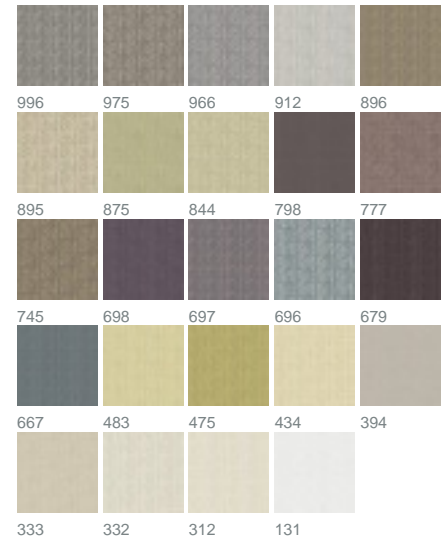

PRODUCT DATASHEET

Zafira 1427 / 912

COLLECTION NEW ROMANCE

colours

fabric width (cm) 300

material 100% Polyester

transparency opaque fabric

care instruction     
no steaming