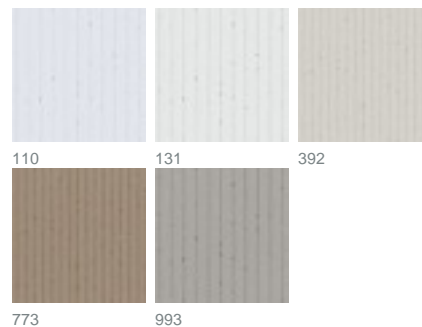

Bling 3014 / 131

COLLECTION PERFECT GETAWAYS

colours

fabric width (cm)

300/320

material

100% Polyester

transparency

semitransparent fabric

care instruction

characteristics

suitable for

description

Gala range: BLING places windows in the spotlight. With the iridescent light reflections of its delicate sequins, the transparent leno weave emits the glow of grand appearances. Available in white, silver, brass or copper.