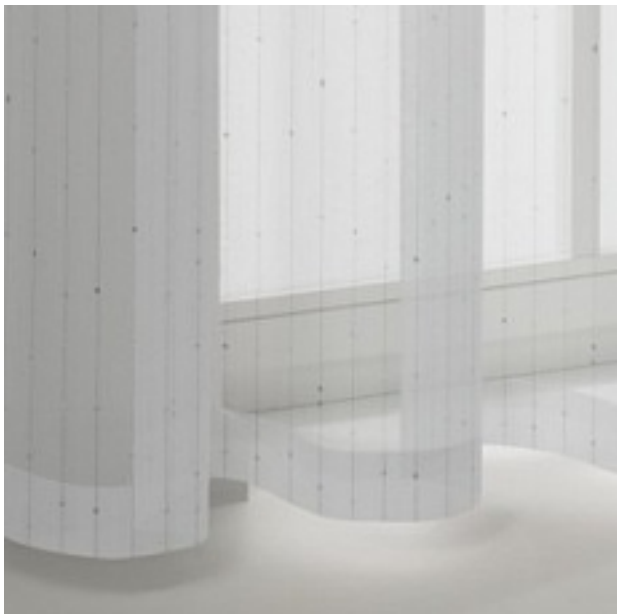

Bling 3014 / 131

COLLECTION PERFECT GETAWAYS

colours

fabric width (cm)

300/320

material

100% Polyester

transparency

semitransparent fabric

care instruction

characteristics

suitable for

description

Gala range: BLING places windows in the spotlight. With the iridescent light reflections of its delicate sequins, the transparent leno weave emits the glow of grand appearances. Available in white, silver, brass or copper.

Legende

flame retardant

thermo fabric

Curtains

Roman blind with transparent rods/vertical tape
Roman blind with Tucks/Wave effect

Light fastness

dim-out fabric

Drapery fabric