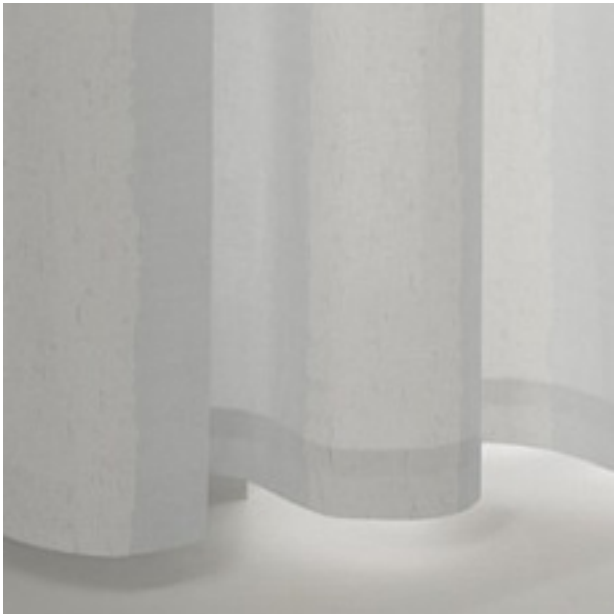

PRODUCT DATASHEET

ADO
Goldkante

Fresco 1438 / 131

COLLECTION PERFECT GETAWAYS

colours

fabric width (cm) 300

material 100% Polyester

transparency opaque fabric

care instruction 
no steaming

characteristics 

suitable for 

Repeat width 39

Repeat height 40

description

Generous block stripes radiate the noblesse of antique palaces. The classy Craquelure texture on the shimmery satin unfurls into a Mediterranean ele-gance whose natural and gemstone colours harmonise perfectly with the decorative PAL-LADO fabric.

Legende

 flame retardant

 thermo fabric

 Curtains

 Roman blind with transparent rods/vertical tape

 Light fastness

 dim-out fabric

 Drapery fabric