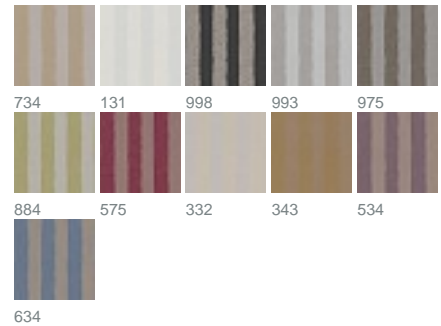

PRODUCT DATASHEET

ADO
Goldkante

Fresco 1438 / 131

COLLECTION PERFECT GETAWAYS

colours

fabric width (cm) 300

material 100% Polyester

transparency opaque fabric

care instruction 
no steaming

characteristics 

suitable for 

Repeat width 39

Repeat height 40

description

Generous block stripes radiate the noblesse of antique palaces. The classy Craquelure texture on the shimmery satin unfurls into a Mediterranean ele-gance whose natural and gemstone colours harmonise perfectly with the decorative PAL-LADO fabric.