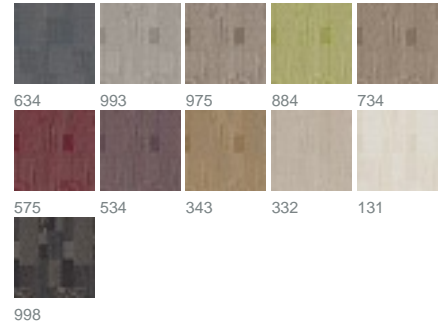

## Collage 1518 / 332

COLLECTION PERFECT GETAWAYS

### colours

fabric width (cm) 140

martindale 35000

material 52% Polyester; 48% Acrylic

care instruction   
no steaming

characteristics 

suitable for 

Repeat width 70