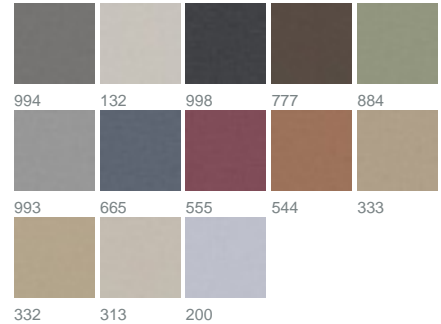

PRODUCT DATASHEET

ADO
Goldkante

Snooze Dimout 1397 / 777

COLLECTION PERFECT GETAWAYS

colours

fabric width (cm) 300

material 100% Polyester FR

transparency opaque fabric

 Roman blind with transparent rods/vertical tape

 Roman blind with Tucks/Wave effect

 CoverTex wall covering