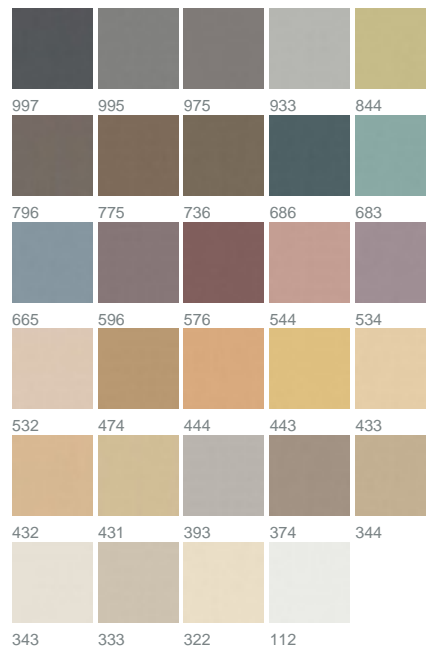

# PRODUCT DATASHEET

**ADO**  
Goldkante

3101 / 344

COLLECTION CLASSICS

colours

fabric width (cm)

325

material

100% Polyester

transparency

semitransparent fabric

care instruction

no steaming

characteristics

suitable for

Drapery fabric

Upholstery

Panel curtain

Roman blind with transparent rods/vertical tape

Roman blind with Tucks/Wave effect

CoverTex wall covering