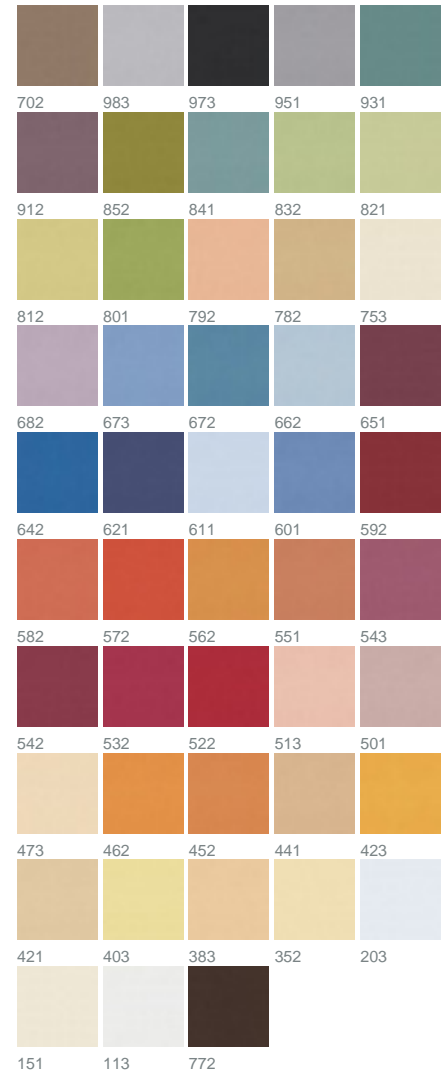

PRODUCT DATASHEET

ADO
Goldkante

3000 / 973

COLLECTION CLASSICS

colours

fabric width (cm) 300

material 100% Polyester

transparency transparent fabric

Upholstery

Panel curtain

Roman blind with transparent rods/vertical tape
Roman blind with Tucks/Wave effect

CoverTex wall covering