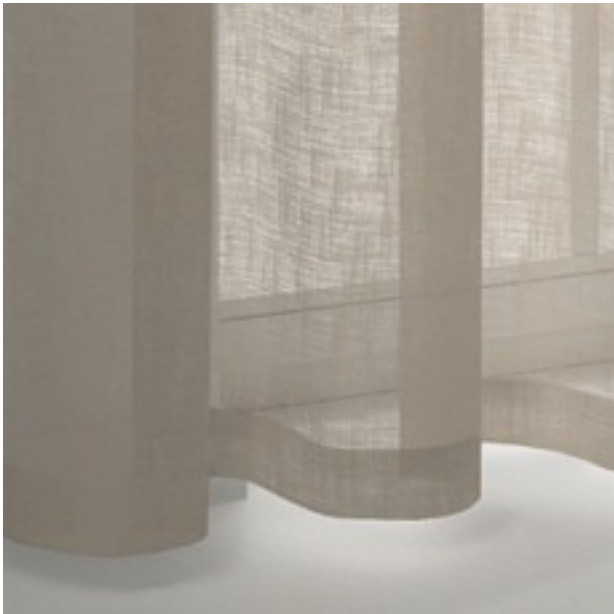

PRODUCT DATASHEET

1077 / 362

COLLECTION CONTRACT

colours

fabric width (cm) 300

material 100% Polyester FR

transparency opaque fabric

care instruction     

characteristics    
DIN 4102 B1

suitable for     

Legende

 flame retardant

 Light fastness

 Lead weight

 Washing and ironing shrinkage

 thermo fabric

 dim-out fabric

 Curtains

 Drapery fabric

 Upholstery

 Panel curtain

 Roman blind with transparent rods/vertical tape

 Roman blind with Tucks/Wave effect

 CoverTex wall covering