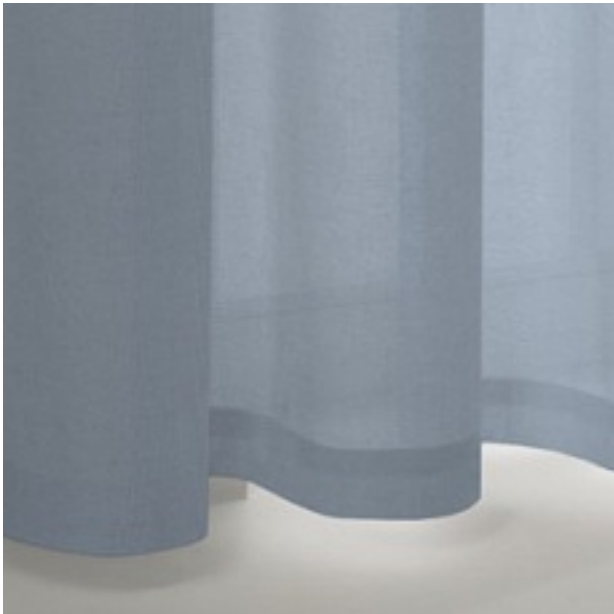

PRODUCT DATASHEET

1140 / 62

COLLECTION CONTRACT

colours

fabric width (cm) 300

material 100% Polyester FR

transparency opaque fabric

care instruction     

characteristics    
DIN 4102 B1

suitable for    

Legende

 flame retardant

 Light fastness

 Lead weight

 Washing and ironing shrinkage

 thermo fabric

 dim-out fabric

 Curtains

 Drapery fabric

 Upholstery

 Panel curtain

 Roman blind with transparent rods/vertical tape

 Roman blind with Tucks/Wave effect

 CoverTex wall covering