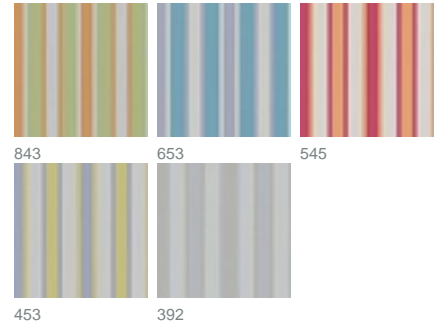

## Solm 1347 / 453

COLLECTION NEW ROMANCE

colours

fabric width (cm) 300

material 100% Polyester FR

transparency opaque fabric

care instruction no steaming

characteristics DIN 4102 B1, dimout fabric

suitable for

Repeat width 35