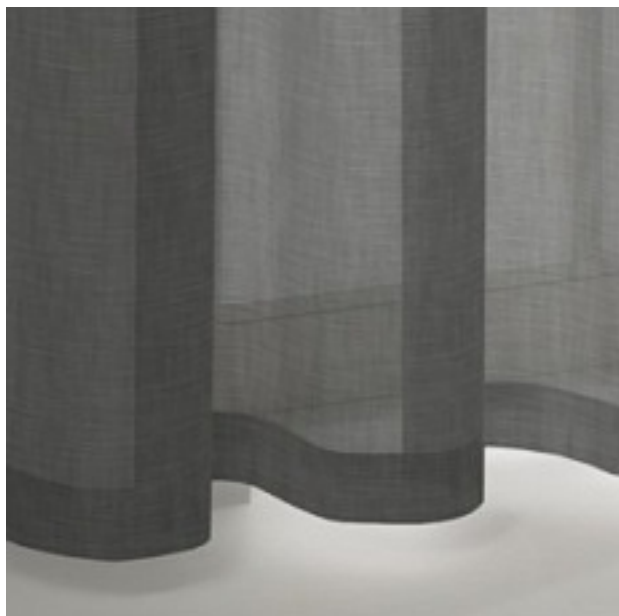

PRODUCT DATASHEET

ADO
Goldkante

Vesuvio 3055 / 995

COLLECTION NEW ROMANCE

colours

fabric width (cm)

310

material

100% Polyester CS

transparency

semitransparent fabric

care instruction

no steaming

characteristics

DIN 4102 B1

suitable for

 recycling

 Curtains

 Drapery fabric

 Upholstery

 Panel curtain

 Roman blind with transparent rods/vertical tape

 Roman blind with Tucks/Wave effect

 CoverTex wall covering