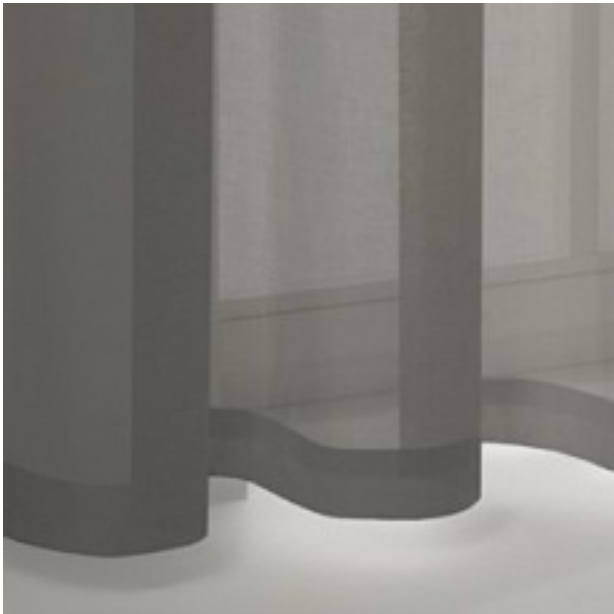

### colours

fabric width (cm) 295

material 100% Polyester

transparency semitransparent fabric

care instruction       
no steaming

characteristics   

suitable for  

## description

Elegant and semi-transparent, PABLO embodies the lightness of being and decorating. It has a captivating, soft flowing drape and a very natural-looking, raised linen feel, available in 15 soft natural and pastel tones.

 recycling

 Curtains

 Drapery fabric

 Upholstery

 Panel curtain

 Roman blind with transparent tape  
 Roman blind with Tucks/Wave effect

 CoverTex wall covering