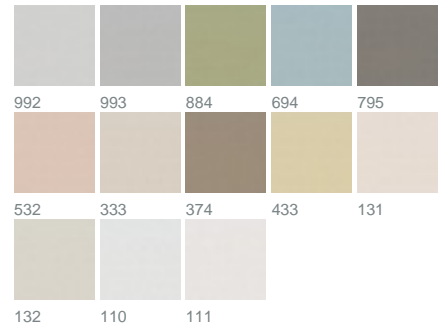

## Pablo 3112 / 795

COLLECTION MODERN ESSENTIALS

### colours

fabric width (cm) 295

material 100% Polyester

transparency semitransparent fabric

care instruction       
no steaming

characteristics   

suitable for  

## description

Elegant and semi-transparent, PABLO embodies the lightness of being and decorating. It has a captivating, soft flowing drape and a very natural-looking, raised linen feel, available in 15 soft natural and pastel tones.