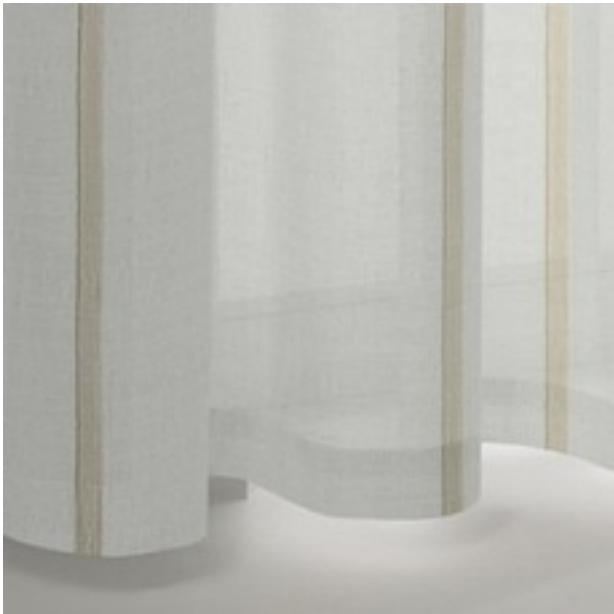

## Santana 1436 / 130

COLLECTION HAPPY DAYS

colours

fabric width (cm) 285

material 100% Polyester

transparency semitransparent fabric

care instruction       
no steaming

characteristics   

suitable for  

Repeat width 20

 recycling

 Curtains

 Drapery fabric

 Upholstery

 Panel curtain

 Roman blind with transparent rods/vertical tape

 Roman blind with Tucks/Wave effect

 CoverTex wall covering