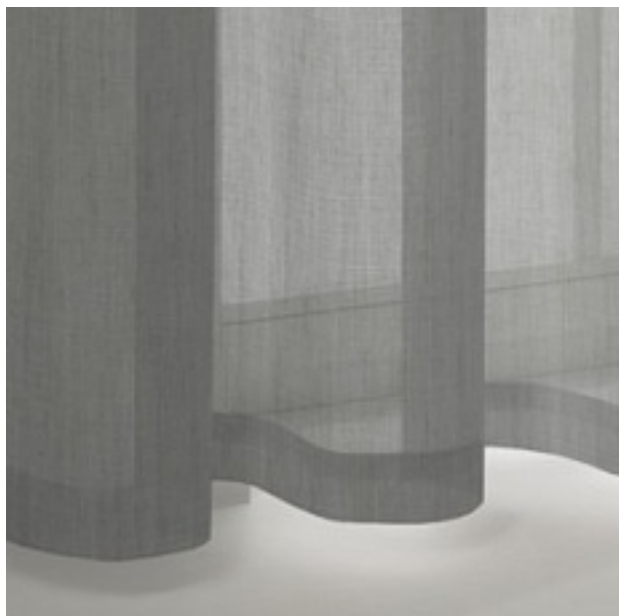

PRODUCT DATASHEET

Linova 1068 / 997

COLLECTION HAPPY DAYS

colours

fabric width (cm)

300

material

49% Polyester; 46% Acrylic; 5% Linen

transparency

semitransparent fabric

care instruction

characteristics

suitable for

Legende

flame retardant

Light fastness

Upholstery

Panel curtain

Roman blind with transparent rods/vertical tape
Roman blind with Tucks/Wave effect

CoverTex wall covering