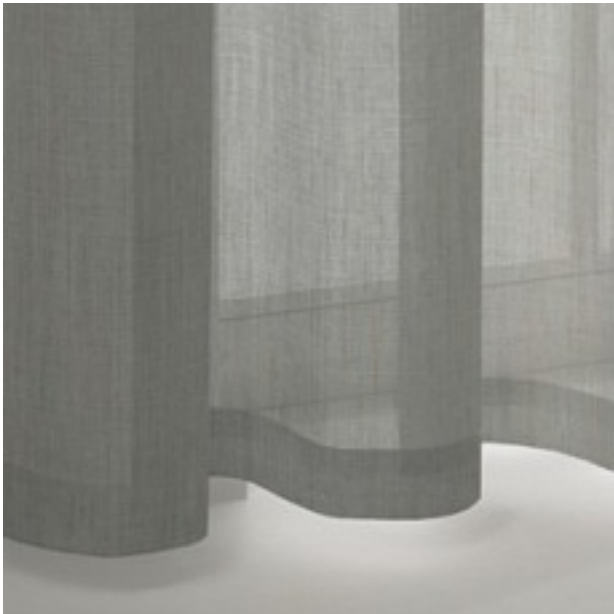

### colours

fabric width (cm)

300

material

49% Polyester; 46% Acrylic; 5% Linen

transparency

semitransparent fabric

care instruction

recycling

Curtains

Drapery fabric

Upholstery

Panel curtain

Roman blind with transparent rods/vertical tape  
Roman blind with Tucks/Wave effect

CoverTex wall covering