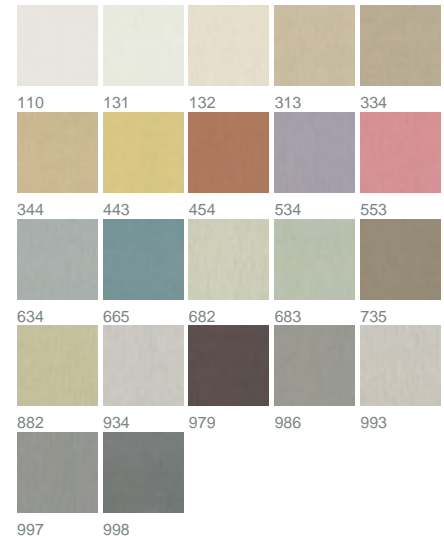

PRODUCT DATASHEET

ADO
Goldkante

Linova 1068 / 634

COLLECTION HAPPY DAYS

colours

fabric width (cm)

300

material

49% Polyester; 46% Acrylic; 5% Linen

transparency

semitransparent fabric

care instruction

no steaming

characteristics

suitable for

Legende

Curtains

Drapery fabric

Upholstery

Panel curtain

Roman blind with transparent rods/vertical tape
Roman blind with Tucks/Wave effect

CoverTex wall covering