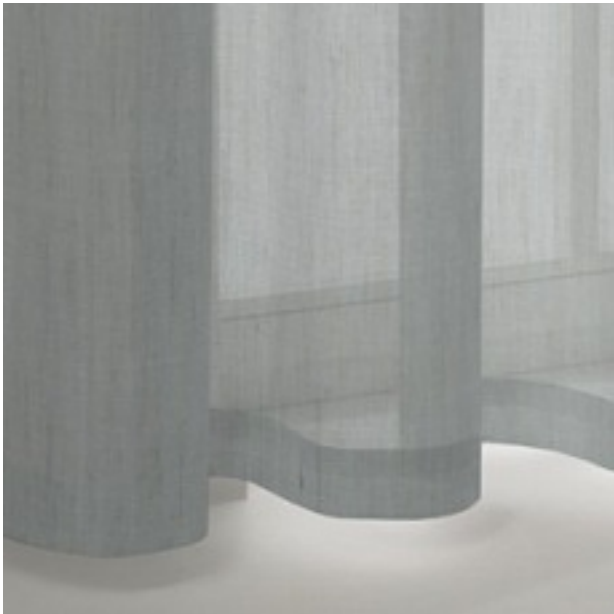

PRODUCT DATASHEET

ADO
Goldkante

Linova 1068 / 634

COLLECTION HAPPY DAYS

colours

fabric width (cm)

300

material

49% Polyester; 46% Acrylic; 5% Linen

transparency

semitransparent fabric

care instruction

no steaming

characteristics

suitable for

Legende

Curtains

Drapery fabric

Upholstery

Panel curtain

Roman blind with transparent rods/vertical tape
Roman blind with Tucks/Wave effect

CoverTex wall covering