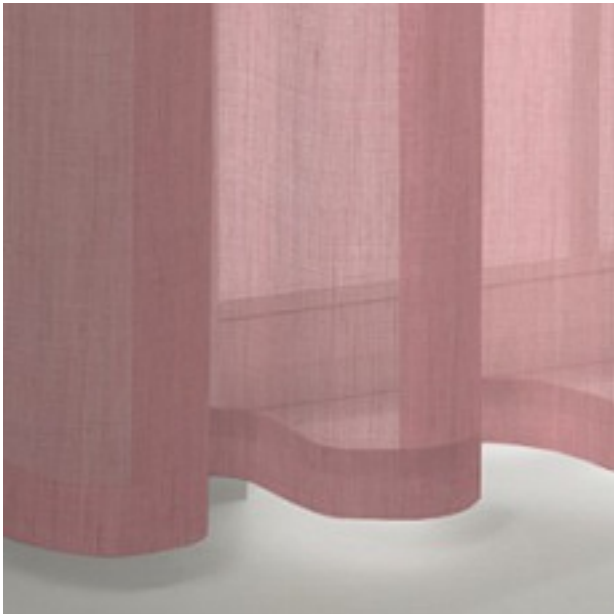

PRODUCT DATASHEET

Linova 1068 / 553

COLLECTION HAPPY DAYS

colours

fabric width (cm)

300

material

49% Polyester; 46% Acrylic; 5% Linen

transparency

semitransparent fabric

care instruction

no steaming

characteristics

suitable for

Legende

flame retardant

Drapery fabric

Upholstery

Panel curtain

Roman blind with transparent rods/vertical tape
Roman blind with Tucks/Wave effect

CoverTex wall covering