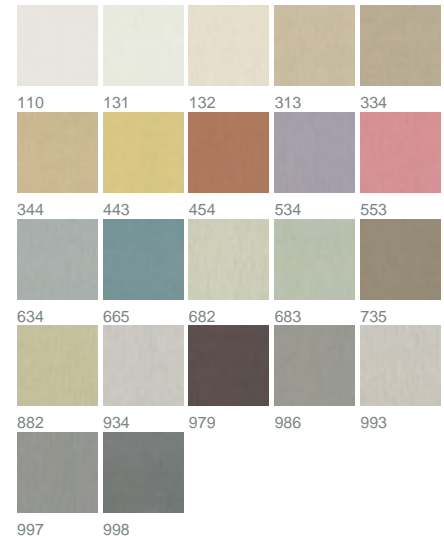

PRODUCT DATASHEET

Linova 1068 / 553

COLLECTION HAPPY DAYS

colours

fabric width (cm)

300

material

49% Polyester; 46% Acrylic; 5% Linen

Drapery fabric

Upholstery

Panel curtain

Roman blind with transparent rods/vertical tape
Roman blind with Tucks/Wave effect

CoverTex wall covering