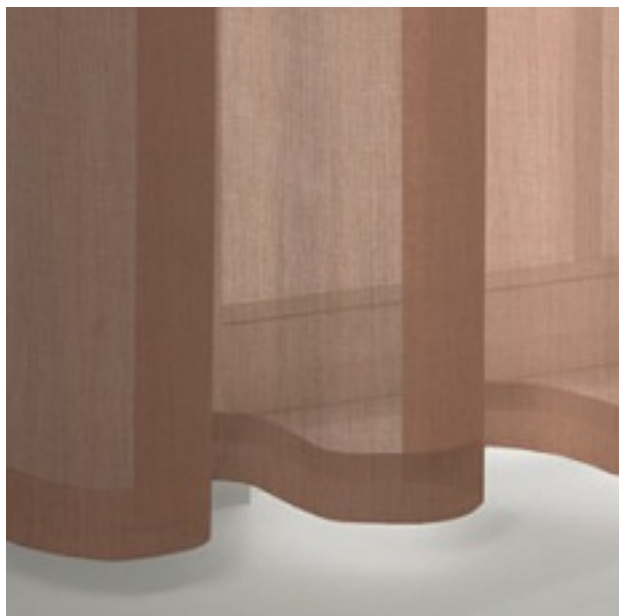

PRODUCT DATASHEET

Linova 1068 / 454

COLLECTION HAPPY DAYS

colours

fabric width (cm)

300

material

49% Polyester; 46% Acrylic; 5% Linen

transparency

semitransparent fabric

care instruction

characteristics

suitable for

Legende

flame retardant

Light fastness

Upholstery

Panel curtain

Roman blind with transparent rods/vertical tape
Roman blind with Tucks/Wave effect

CoverTex wall covering