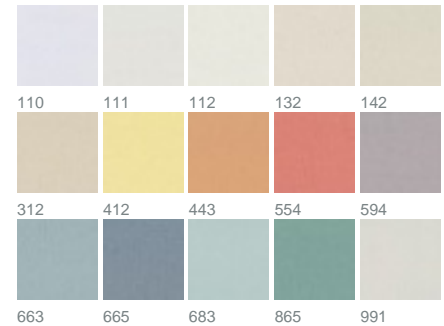

## Sunny 3103 / 443

COLLECTION HAPPY DAYS

### colours

fabric width (cm) 300

material 95% Polyester; 5% Linen

transparency semitransparent fabric

care instruction   
no steaming

characteristics 

suitable for 