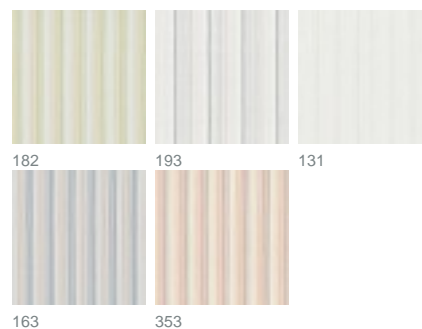

Colada 3146 / 353

COLLECTION GOOD VIBRATIONS

colours

fabric width (cm)

310

material

97% Polyester; 3% Cotton

transparency

semitransparent fabric

care instruction

characteristics

suitable for

Repeat width

15

description

This lively pattern of stripes with differing weights shimmers slightly as it spreads across a background fabric that contains cotton, which makes it naturally dry to the touch. Available in five colour variations, ranging from subtle and natural to playful and vibrant.