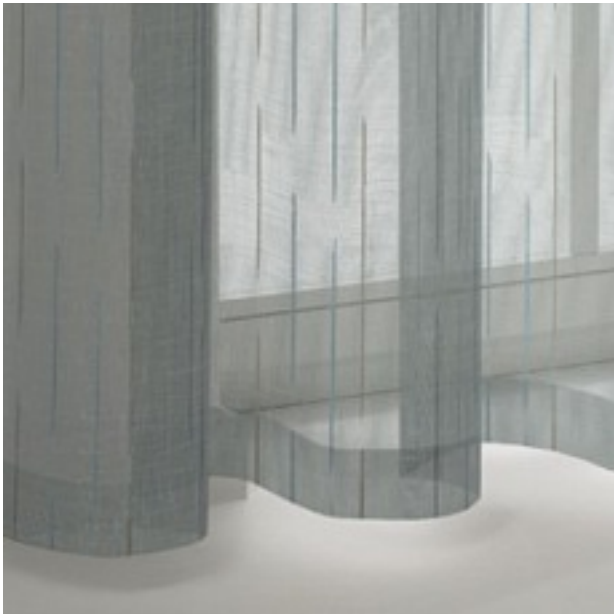

PRODUCT DATASHEET

ADO
Goldkante

Tiny 3469 / 163

COLLECTION SILHOUETTES

colours

fabric width (cm) 300

material 100 % Polyester

transparency transparent fabric

care instruction     

characteristics   

suitable for   

Repeat width 33

Repeat height 53

description

TINY makes a huge impact at the window. Its delicate, uninterrupted vertical lines are evocative of plant stalks, taking you on a colourful foray through nature. Pleasant to the touch and set tling in a lovely drape, this structured base fabric features a lively blend of colours: green kid, white cream, beige kid, red/orange and natural blue.

Legende

 flame retardant

 thermo fabric

 Curtains

 Roman blind with transparent rods/vertical tape

 Light fastness

 dim-out fabric

 Drapery fabric

 Roman blind with Tucks/Wave effect

 Lead weight

 Upholstery

 CoverTex wall covering

PRODUCT DATASHEET

ADO
Goldkante

 Washing and ironing shrinkage

 Panel curtain