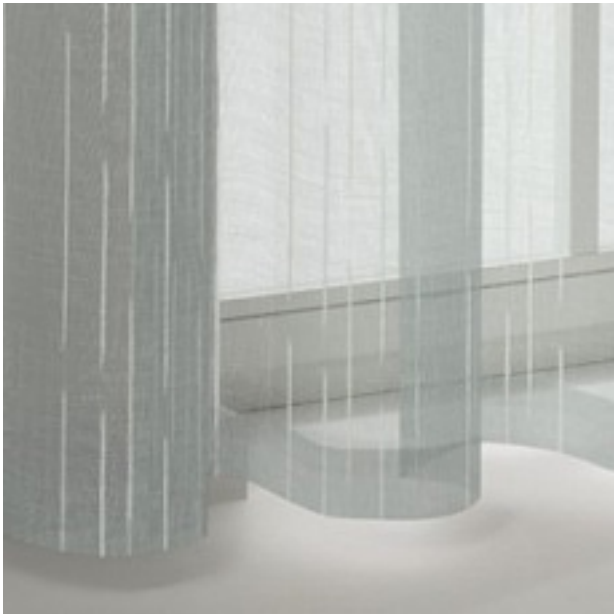

PRODUCT DATASHEET

ADO
Goldkante

Tiny 3469 / 110

COLLECTION SILHOUETTES

colours

fabric width (cm) 300

material 100 % Polyester

transparency transparent fabric

care instruction     

characteristics   

suitable for   

Repeat width 33

Repeat height 53

description

TINY makes a huge impact at the window. Its delicate, uninterrupted vertical lines are evocative of plant stalks, taking you on a colourful foray through nature. Pleasant to the touch and set tling in a lovely drape, this structured base fabric features a lively blend of colours: green kid, white cream, beige kid, red/orange and natural blue.

Legende

 flame retardant

 thermo fabric

 Curtains

 Roman blind with transparent rods/vertical tape

 Light fastness

 dim-out fabric

 Drapery fabric

 Roman blind with Tucks/Wave effect

 Lead weight

 Upholstery

 CoverTex wall covering

PRODUCT DATASHEET

ADO
Goldkante

Washing and ironing
shrinkage

Panel curtain