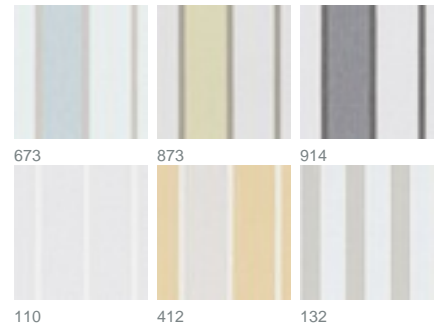

## Tabasco 3197 / 673

COLLECTION NEW ROMANCE

colours

fabric width (cm) 310

material 100% Polyester CS

transparency semitransparent fabric

care instruction       
no steaming

characteristics      
DIN 4102 B1

 Drapery fabric

 Upholstery

 Panel curtain

 Roman blind with transparent rods/vertical tape

 Roman blind with Tucks/Wave effect

 CoverTex wall covering