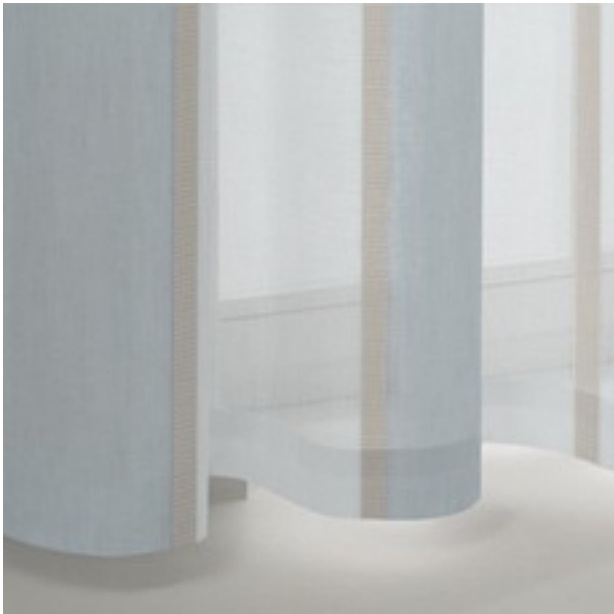

## Tabasco 3197 / 673

COLLECTION NEW ROMANCE

colours

fabric width (cm) 310

material 100% Polyester CS

transparency semitransparent fabric

care instruction       
no steaming

characteristics      
DIN 4102 B1

suitable for    

Repeat width 31

 Drapery fabric

 Upholstery

 Panel curtain

 Roman blind with transparent rods/vertical tape

 Roman blind with Tucks/Wave effect

 CoverTex wall covering