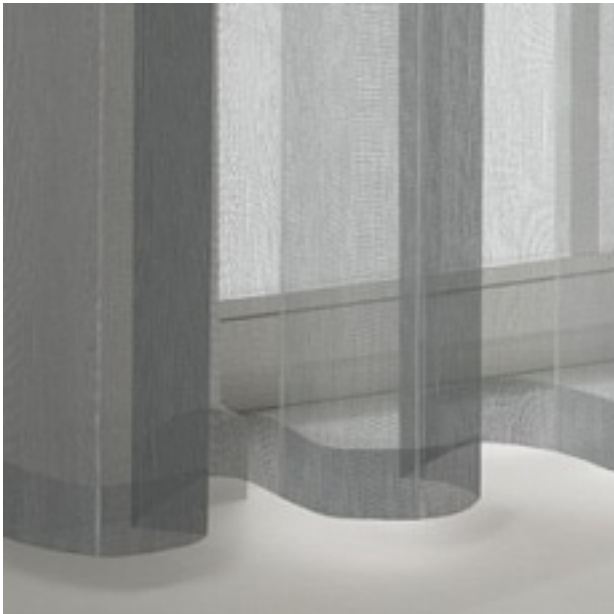

PRODUCT DATASHEET

Swell 3467 / 195

COLLECTION SILHOUETTES

colours

fabric width (cm) 300

material 100 % Polyester

transparency transparent fabric

care instruction     

characteristics   

suitable for   

Repeat width 20

description

A marvellous symbiosis: SWELL combines the best of SLUB and SCION. Expressive variations in thread thickness juxtaposed against ultra-fine transparent fabric create striking block stripes. This blockbuster fabric is available in single-colour variations that complement the stripes as well as creative interior design.

Legende

 flame retardant

 thermo fabric

 Curtains

 Roman blind with transparent rods/vertical tape

 Light fastness

 dim-out fabric

 Drapery fabric

 Roman blind with Tucks/Wave effect

 Lead weight

 Upholstery

 CoverTex wall covering

 Washing and ironing shrinkage

 Panel curtain