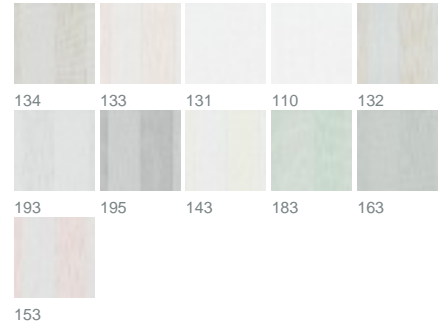

PRODUCT DATASHEET

Swell 3467 / 195

COLLECTION SILHOUETTES

colours

fabric width (cm) 300

material 100 % Polyester

transparency transparent fabric

care instruction     

characteristics   

suitable for   

Repeat width 20

description

A marvellous symbiosis: SWELL combines the best of SLUB and SCION. Expressive variations in thread thickness juxtaposed against ultra-fine transparent fabric create striking block stripes. This blockbuster fabric is available in single-colour variations that complement the stripes as well as creative interior design.

Legende

 flame retardant

 thermo fabric

 Curtains

 Roman blind with transparent rods/vertical tape

 Light fastness

 dim-out fabric

 Drapery fabric