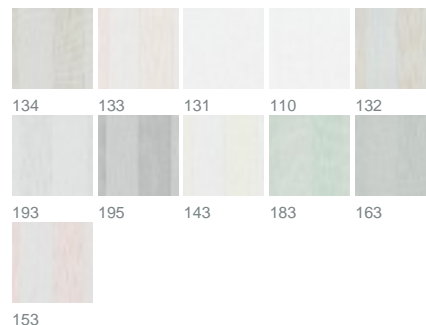

Swell 3467 / 193

COLLECTION SILHOUETTES

colours

fabric width (cm) 300

material 100 % Polyester

transparency transparent fabric

care instruction 

characteristics 

suitable for 

Repeat width 20

description

A marvellous symbiosis: SWELL combines the best of SLUB and SCION. Expressive variations in thread thickness juxtaposed against ultra-fine transparent fabric create striking block stripes. This blockbuster fabric is available in single-colour variations that complement the stripes as well as creative interior design.

Legende

 flame retardant

 thermo fabric

 Curtains

 Roman blind with transparent rods/vertical tape

 Light fastness

 dim-out fabric

 Drapery fabric