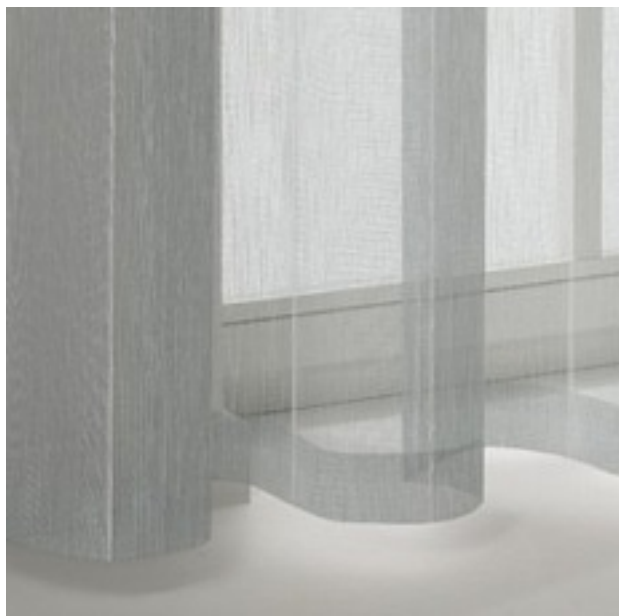

Swell 3467 / 193

COLLECTION SILHOUETTES

colours

fabric width (cm) 300

material 100 % Polyester

transparency transparent fabric

care instruction 

characteristics 

suitable for 

Repeat width 20

description

A marvellous symbiosis: SWELL combines the best of SLUB and SCION. Expressive variations in thread thickness juxtaposed against ultra-fine transparent fabric create striking block stripes. This blockbuster fabric is available in single-colour variations that complement the stripes as well as creative interior design.

Legende

 flame retardant

 thermo fabric

 Curtains

 Roman blind with transparent rods/vertical tape

 Light fastness

 dim-out fabric

 Drapery fabric

 Roman blind with Tucks/Wave effect

 Lead weight

 Upholstery

 CoverTex wall covering

 Washing and ironing shrinkage

 Panel curtain