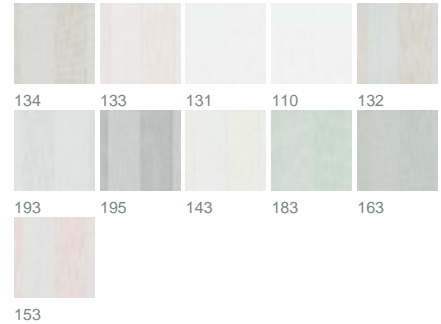

## Swell 3467 / 183

COLLECTION SILHOUETTES

### colours

fabric width (cm) 300

material 100 % Polyester

transparency transparent fabric

care instruction     

characteristics   

suitable for   

Repeat width 20

## description

A marvellous symbiosis: SWELL combines the best of SLUB and SCION. Expressive variations in thread thickness juxtaposed against ultra-fine transparent fabric create striking block stripes. This blockbuster fabric is available in single-colour variations that complement the stripes as well as creative interior design.