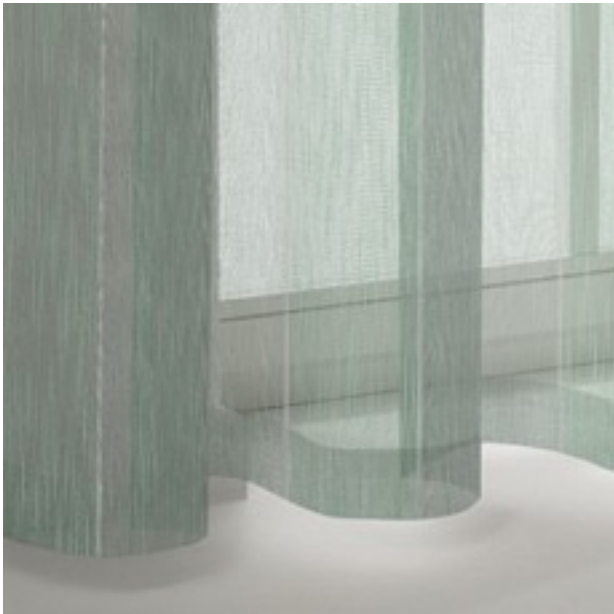

### colours

fabric width (cm) 300

material 100 % Polyester

transparency transparent fabric

care instruction     

characteristics   

suitable for   

Repeat width 20

## description

A marvellous symbiosis: SWELL combines the best of SLUB and SCION. Expressive variations in thread thickness juxtaposed against ultra-fine transparent fabric create striking block stripes. This blockbuster fabric is available in single-colour variations that complement the stripes as well as creative interior design.

## Legende

 flame retardant

 thermo fabric

 Curtains

 Roman blind with transparent rods/vertical tape

 Light fastness

 dim-out fabric

 Drapery fabric

 Roman blind with Tucks/Wave effect

 Lead weight

 Upholstery

 CoverTex wall covering

 Washing and ironing shrinkage

 Panel curtain