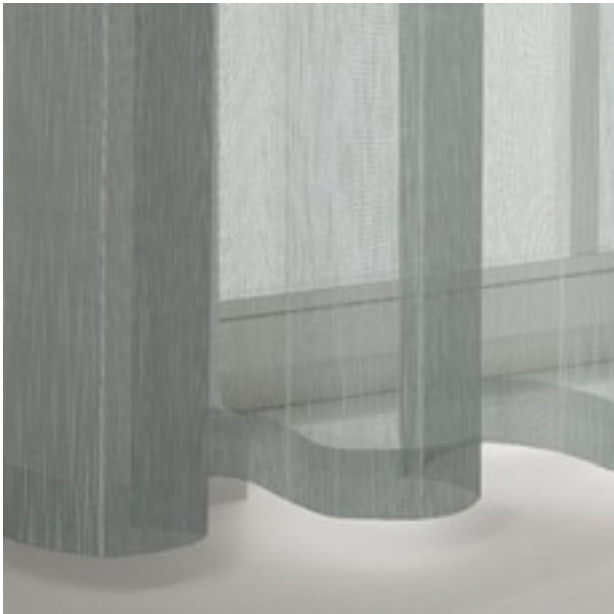

PRODUCT DATASHEET

Swell 3467 / 163

COLLECTION SILHOUETTES

colours

fabric width (cm) 300

material 100 % Polyester

transparency transparent fabric

care instruction     

characteristics   

suitable for   

Repeat width 20

description

A marvellous symbiosis: SWELL combines the best of SLUB and SCION. Expressive variations in thread thickness juxtaposed against ultra-fine transparent fabric create striking block stripes. This blockbuster fabric is available in single-colour variations that complement the stripes as well as creative interior design.

Legende

flame retardant

thermo fabric

Curtains

Roman blind with transparent rods/vertical tape

Light fastness

dim-out fabric

Drapery fabric

Roman blind with Tucks/Wave effect

Lead weight

Upholstery

CoverTex wall covering

Washing and ironing shrinkage

Panel curtain