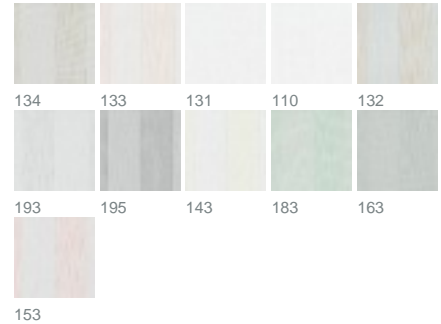

PRODUCT DATASHEET

Swell 3467 / 163

COLLECTION SILHOUETTES

colours

fabric width (cm) 300

material 100 % Polyester

transparency transparent fabric

care instruction     

characteristics   

suitable for   

Repeat width 20

description

A marvellous symbiosis: SWELL combines the best of SLUB and SCION. Expressive variations in thread thickness juxtaposed against ultra-fine transparent fabric create striking block stripes. This blockbuster fabric is available in single-colour variations that complement the stripes as well as creative interior design.

Legende

flame retardant

thermo fabric

Curtains

Roman blind with transparent rods/vertical tape

Light fastness

dim-out fabric

Drapery fabric