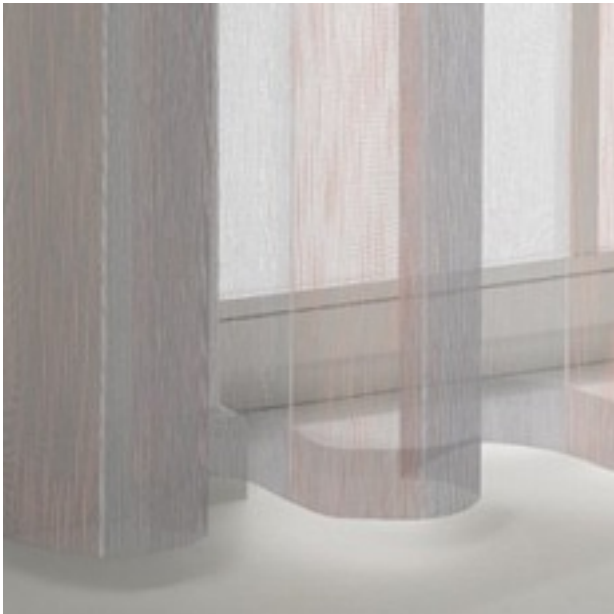

PRODUCT DATASHEET

ADO
Goldkante

Swell 3467 / 153

COLLECTION SILHOUETTES

colours

fabric width (cm) 300

material 100 % Polyester

transparency transparent fabric

care instruction     

characteristics   

suitable for   

Repeat width 20

description

A marvellous symbiosis: SWELL combines the best of SLUB and SCION. Expressive variations in thread thickness juxtaposed against ultra-fine transparent fabric create striking block stripes. This blockbuster fabric is available in single-colour variations that complement the stripes as well as creative interior design.

Legende

 flame retardant

 thermo fabric

 Curtains

 Roman blind with transparent rods/vertical tape

 Light fastness

 dim-out fabric

 Drapery fabric

 Roman blind with Tucks/Wave effect

 Lead weight

 Upholstery

 CoverTex wall covering

 Washing and ironing shrinkage

 Panel curtain