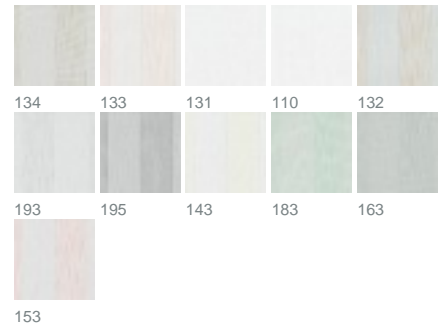

PRODUCT DATASHEET

ADO
Goldkante

Swell 3467 / 153

COLLECTION SILHOUETTES

colours

fabric width (cm) 300

material 100 % Polyester

transparency transparent fabric

care instruction     

characteristics   

suitable for   

Repeat width 20

description

A marvellous symbiosis: SWELL combines the best of SLUB and SCION. Expressive variations in thread thickness juxtaposed against ultra-fine transparent fabric create striking block stripes. This blockbuster fabric is available in single-colour variations that complement the stripes as well as creative interior design.

Legende

 flame retardant

 thermo fabric

 Curtains

 Roman blind with transparent rods/vertical tape

 Light fastness

 dim-out fabric

 Drapery fabric