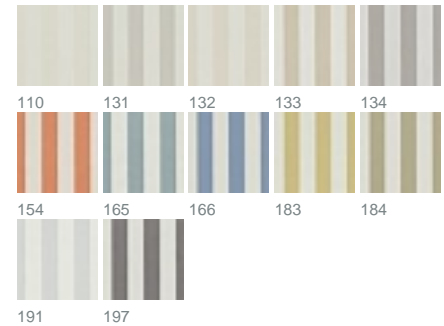

PRODUCT DATASHEET

Stripy 1126 / 191

COLLECTION HOMESTORIES

colours

fabric width (cm)

280

material

100%PolyesterFR

transparency

opaquefabric

care instruction

characteristics

suitable for

Repeat width

10

description

STRIPY is a modern striped fabric that speaks of home. Large, clear block stripes make it a real eye-catcher in any interior design. Choose between 12 colours in combination with wool white for a ravishing look. Its material is soft, voluminous and captivating with a drape. Its opaque stripes are classic, yet cosmopolitan.