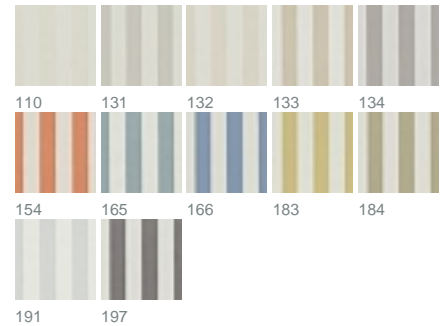

## Stripy 1126 / 132

COLLECTION HOMESTORIES

### colours

fabric width (cm)

280

material

100%PolyesterFR

transparency

opaquefabric

care instruction

## description

STRIPY is a modern striped fabric that speaks of home. Large, clear block stripes make it a real eye-catcher in any interior design. Choose between 12 colours in combination with wool white for a ravishing look. Its material is soft, voluminous and captivating with a drape. Its opaque stripes are classic, yet cosmopolitan.