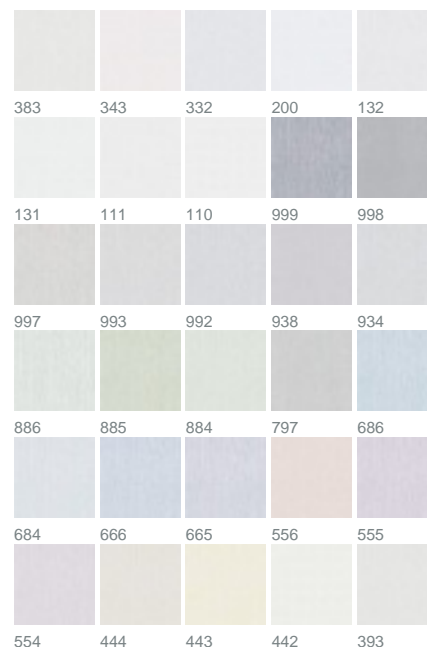

## Soda 3145 / 884

COLLECTION GOOD VIBRATIONS

### colours

fabric width (cm)

305

material

100% Polyester CS

transparency

semitransparent fabric

care instruction

### description

In both the public and the private sphere, these fabrics are perfect for combining with others. They are available in 30 colours, including the entire palette used in the PRISMA range. This fine leno weave Trevira CS window decoration with a flamé effect is playfully light-weight and lets in plenty of light – even in the most vibrant of colours.