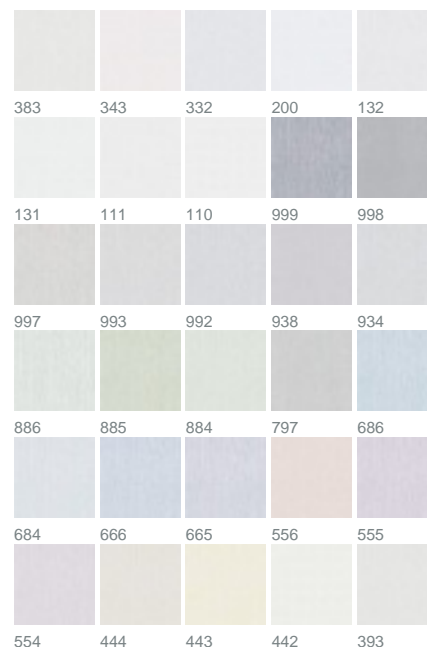

## Soda 3145 / 797

COLLECTION GOOD VIBRATIONS

### colours

fabric width (cm)

305

material

100% Polyester CS

transparency

semitransparent fabric

care instruction

### description

In both the public and the private sphere, these fabrics are perfect for combining with others. They are available in 30 colours, including the entire palette used in the PRISMA range. This fine leno weave Trevira CS window decoration with a flamé effect is playfully light-weight and lets in plenty of light – even in the most vibrant of colours.