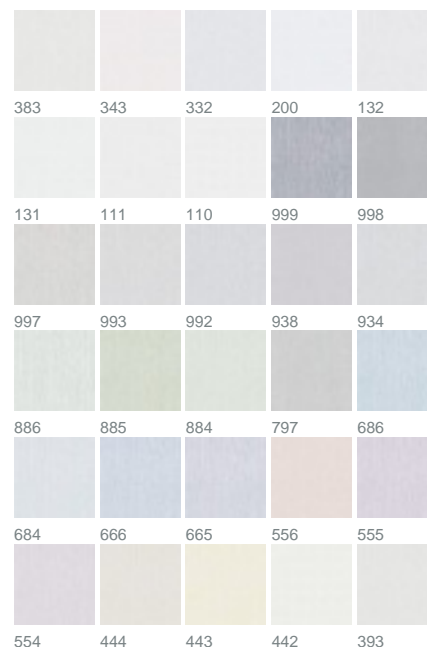

## Soda 3145 / 684

COLLECTION GOOD VIBRATIONS

### colours

fabric width (cm) 305

material 100% Polyester CS

transparency semitransparent fabric

care instruction       
no steaming

characteristics      
DIN 4102 B1

suitable for   

### description

In both the public and the private sphere, these fabrics are perfect for combining with others. They are available in 30 colours, including the entire palette used in the PRISMA range. This fine leno weave Trevira CS window decoration with a flamé effect is playfully light-weight and lets in plenty of light – even in the most vibrant of colours.