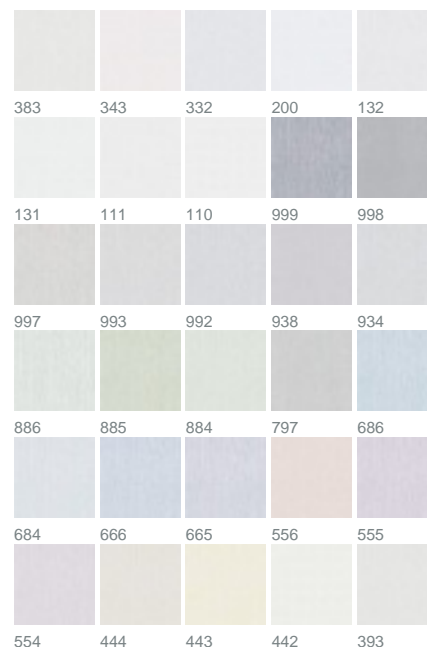

## Soda 3145 / 554

COLLECTION GOOD VIBRATIONS

### colours

fabric width (cm) 305

material 100% Polyester CS

transparency semitransparent fabric

care instruction       
no steaming

characteristics      
DIN 4102 B1

suitable for   

### description

In both the public and the private sphere, these fabrics are perfect for combining with others. They are available in 30 colours, including the entire palette used in the PRISMA range. This fine leno weave Trevira CS window decoration with a flamé effect is playfully light-weight and lets in plenty of light – even in the most vibrant of colours.