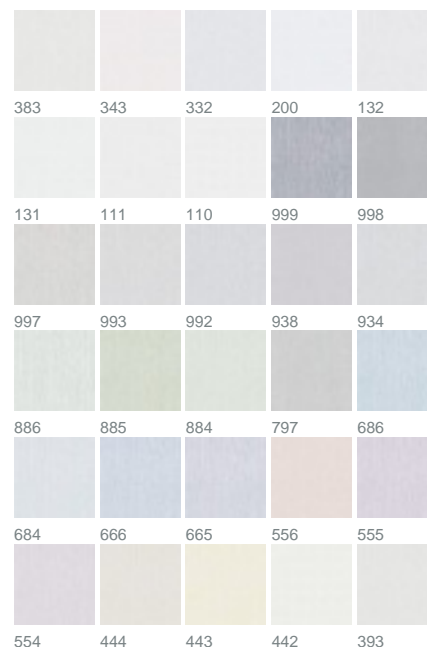

## Soda 3145 / 383

COLLECTION GOOD VIBRATIONS

### colours

fabric width (cm)

305

material

100% Polyester CS

transparency

semitransparent fabric

care instruction

### description

In both the public and the private sphere, these fabrics are perfect for combining with others. They are available in 30 colours, including the entire palette used in the PRISMA range. This fine leno weave Trevira CS window decoration with a flamé effect is playfully light-weight and lets in plenty of light – even in the most vibrant of colours.