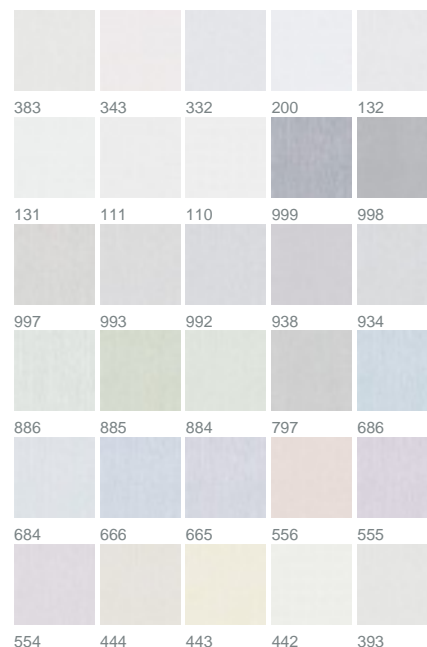

## Soda 3145 / 131

COLLECTION GOOD VIBRATIONS

### colours

fabric width (cm)

220/305

material

100% Polyester CS

transparency

semitransparent fabric

care instruction

### description

In both the public and the private sphere, these fabrics are perfect for combining with others. They are available in 30 colours, including the entire palette used in the PRISMA range. This fine leno weave Trevira CS window decoration with a flamé effect is playfully light-weight and lets in plenty of light – even in the most vibrant of colours.