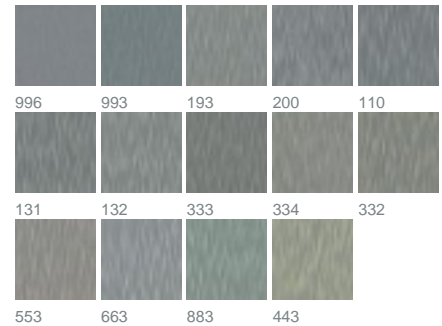

## Slub 3466 / 883

COLLECTION SILHOUETTES

### colours

fabric width (cm) 300

material 100 % Polyester

transparency transparent fabric

care instruction     

characteristics   

suitable for  

## description

SLUB is lovely to the touch. This transparent single-colour fabric with expressive variations in the thickness of its threads (also known as slubs) elevates all interiors with its natural feel and premium, handcrafted design. SLUB incorporates a rich colour palette of silver and grey shades ranging through to soft pastels in rose, aqua, blue and vanilla – it stylishly integrates into any interior design scheme.