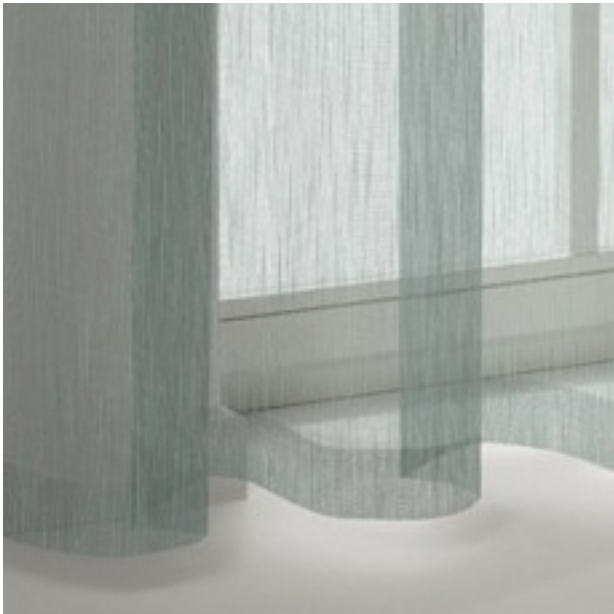

### colours

fabric width (cm) 300

material 100 % Polyester

transparency transparent fabric

care instruction     

characteristics   

suitable for  

## description

SLUB is lovely to the touch. This transparent single-colour fabric with expressive variations in the thickness of its threads (also known as slubs) elevates all interiors with its natural feel and premium, handcrafted design. SLUB incorporates a rich colour palette of silver and grey shades ranging through to soft pastels in rose, aqua, blue and vanilla – it stylishly integrates into any interior design scheme.

## Legende

 flame retardant

 thermo fabric

 Curtains

 Roman blind with transparent rods/vertical tape

 Light fastness

 dim-out fabric

 Drapery fabric

 Roman blind with Tucks/Wave effect

 Lead weight

 Upholstery

 CoverTex wall covering

 Washing and ironing shrinkage

 Panel curtain