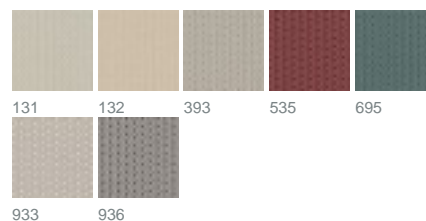

Safi 1567 / 393

COLLECTION HOMESTORIES

colours

fabric width (cm) 140

martindale 65.000

material 100%Polyester

care instruction 

characteristics 

suitable for 

Repeat width 2

Repeat height 4

description

You can recreate a little bit of SAFI at home, even if you have never set foot in this beautiful seaside town. The stylised repetitive contour pattern, which resembles small buildings, depicts its townscape on this upholstery fabric. SAFI livens up any piece of furniture in seven radiant colours.