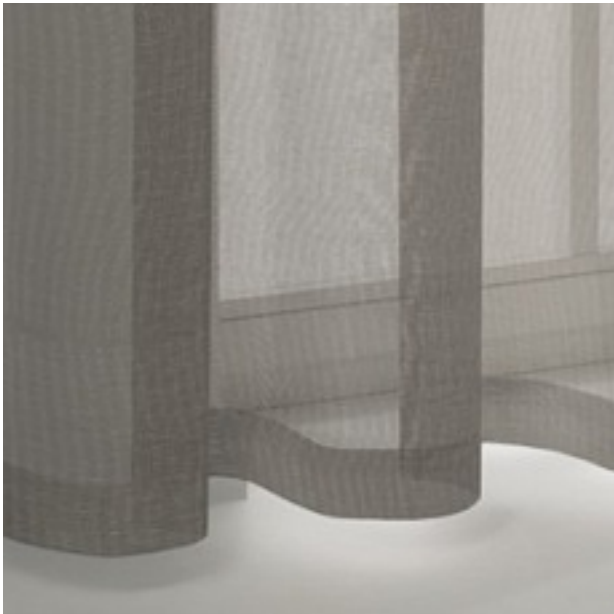

PRODUCT DATASHEET

ADO
Goldkante

Nuance 8123 / 734

COLLECTION SILHOUETTES

colours

fabric width (cm) 300

material 95 % Polyester; 5 % Linen

transparency semitransparent fabric

care instruction

characteristics

suitable for

description

NUANCE's name says it all. Fine colour gradations, an overall bright look, soft texture and outstanding durability make this nuanced single-colour fabric quite special indeed. A combination of linens creates a dreamy melange of unique shades: From white to taupe, delicate aqua/green to rich blue/orange/green, this makes for a ravishing, gorgeous spectrum.

Legende

flame retardant

thermo fabric

Curtains

Roman blind with transparent rods/vertical tape
Roman blind with Tucks/Wave effect

Light fastness

dim-out fabric

Drapery fabric