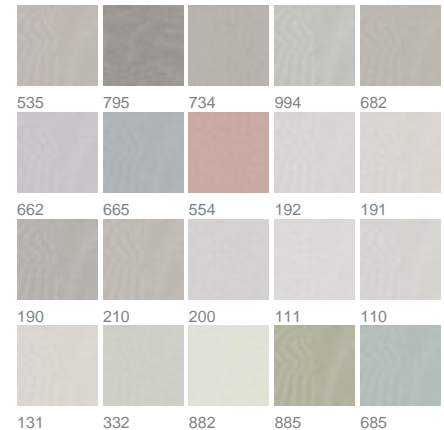

PRODUCT DATASHEET

ADO
Goldkante

Nuance 8123 / 734

COLLECTION SILHOUETTES

colours

fabric width (cm) 300

material 95 % Polyester; 5 % Linen

transparency semitransparent fabric

care instruction

characteristics

suitable for

description

NUANCE's name says it all. Fine colour gradations, an overall bright look, soft texture and outstanding durability make this nuanced single-colour fabric quite special indeed. A combination of linens creates a dreamy melange of unique shades: From white to taupe, delicate aqua/green to rich blue/orange/green, this makes for a ravishing, gorgeous spectrum.

Legende

flame retardant

thermo fabric

Curtains

Roman blind with transparent rods/vertical tape
Roman blind with Tucks/Wave effect

Light fastness

dim-out fabric

Drapery fabric