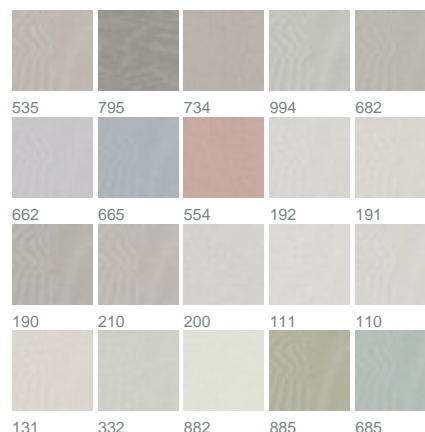

## Nuance 8123 / 535

COLLECTION SILHOUETTES

### colours

fabric width (cm) 300

material 95 % Polyester; 5 % Linen

transparency semitransparent fabric

care instruction     

characteristics   

suitable for   

## description

NUANCE's name says it all. Fine colour gradations, an overall bright look, soft texture and outstanding durability make this nuanced single-colour fabric quite special indeed. A combination of linens creates a dreamy melange of unique shades: From white to taupe, delicate aqua/green to rich blue/orange/green, this makes for a ravishing, gorgeous spectrum.