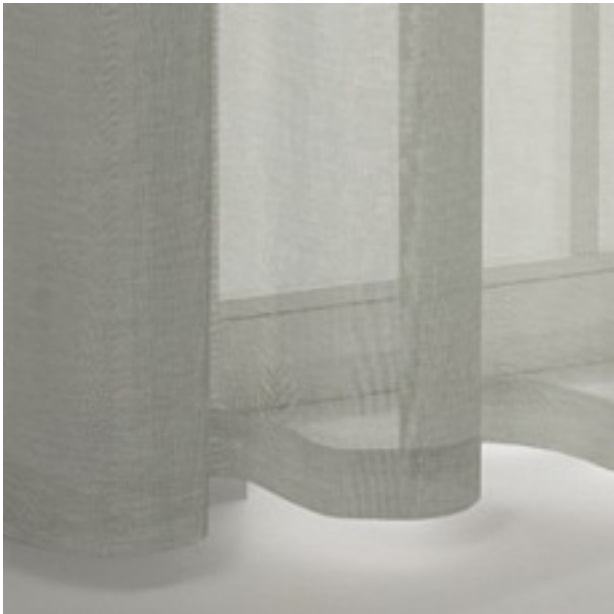

### colours

fabric width (cm) 300

material 95 % Polyester; 5 % Linen

transparency semitransparent fabric

care instruction

characteristics

suitable for

## description

NUANCE's name says it all. Fine colour gradations, an overall bright look, soft texture and outstanding durability make this nuanced single-colour fabric quite special indeed. A combination of linens creates a dreamy melange of unique shades: From white to taupe, delicate aqua/green to rich blue/orange/green, this makes for a ravishing, gorgeous spectrum.

## Legende

flame retardant

thermo fabric

Curtains

Roman blind with transparent rods/vertical tape  
 Roman blind with Tucks/Wave effect

Light fastness

dim-out fabric

Drapery fabric