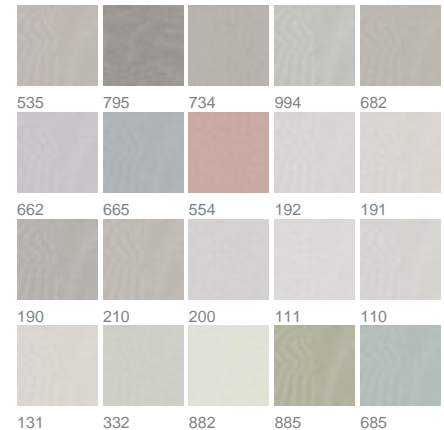

## Nuance 8123 / 332

COLLECTION SILHOUETTES

### colours

fabric width (cm) 300

material 95 % Polyester; 5 % Linen

transparency semitransparent fabric

care instruction

characteristics

suitable for

## description

NUANCE's name says it all. Fine colour gradations, an overall bright look, soft texture and outstanding durability make this nuanced single-colour fabric quite special indeed. A combination of linens creates a dreamy melange of unique shades: From white to taupe, delicate aqua/green to rich blue/orange/green, this makes for a ravishing, gorgeous spectrum.