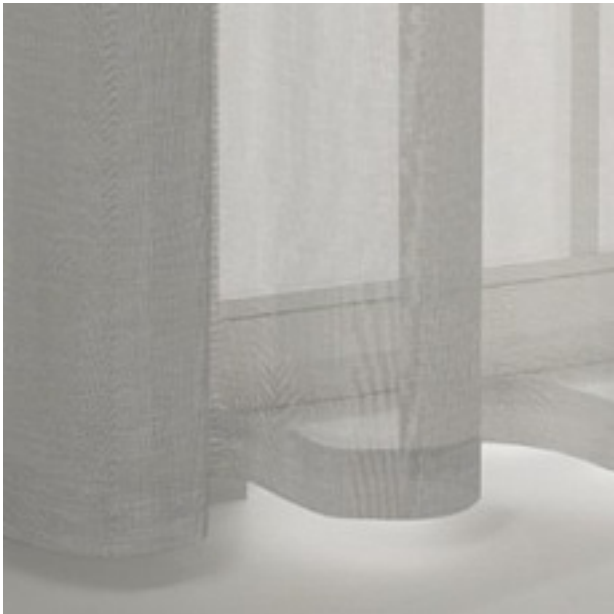

PRODUCT DATASHEET

ADO
Goldkante

Nuance 8123 / 110

COLLECTION SILHOUETTES

colours

fabric width (cm) 300

material 95 % Polyester; 5 % Linen

transparency semitransparent fabric

care instruction     

characteristics   

suitable for   

description

NUANCE's name says it all. Fine colour gradations, an overall bright look, soft texture and outstanding durability make this nuanced single-colour fabric quite special indeed. A combination of linens creates a dreamy melange of unique shades: From white to taupe, delicate aqua/green to rich blue/orange/green, this makes for a ravishing, gorgeous spectrum.

Legende

flame retardant

thermo fabric

Curtains

Roman blind with transparent rods/vertical tape
Roman blind with Tucks/Wave effect

Light fastness

dim-out fabric

Drapery fabric