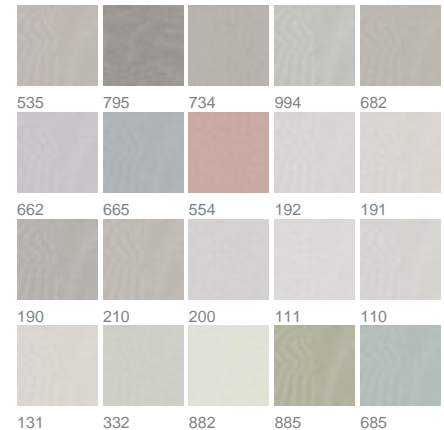

PRODUCT DATASHEET

ADO
Goldkante

Nuance 8123 / 110

COLLECTION SILHOUETTES

colours

fabric width (cm) 300

material 95 % Polyester; 5 % Linen

transparency semitransparent fabric

care instruction     

characteristics   

suitable for   

description

NUANCE's name says it all. Fine colour gradations, an overall bright look, soft texture and outstanding durability make this nuanced single-colour fabric quite special indeed. A combination of linens creates a dreamy melange of unique shades: From white to taupe, delicate aqua/green to rich blue/orange/green, this makes for a ravishing, gorgeous spectrum.

Legende

flame retardant

thermo fabric

Curtains

Roman blind with transparent rods/vertical tape
Roman blind with Tucks/Wave effect

Light fastness

dim-out fabric

Drapery fabric