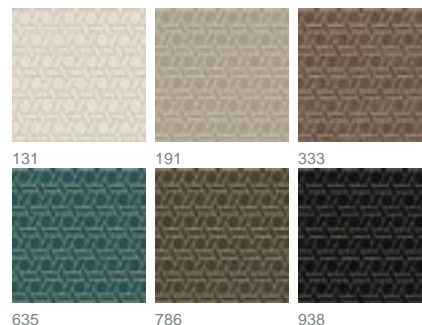

PRODUCT DATASHEET

ADO
Goldkante

Nador 1568 / 938

COLLECTION HOMESTORIES

colours

fabric width (cm) 140

martindale 55.000

material 100%Polyester

care instruction 
no steaming

characteristics 

suitable for 

Repeat width 4

Repeat height 8

description

NADOR conveys both reason and emotion. It is robust, low-maintenance and resilient on the one hand, and soft, snugly and toasty warm on the other. It also looks highly modern. Its orderly 3D graphic pattern is available in six colours.

Legende

 flame retardant

 thermo fabric

 Curtains

 Roman blind with transparent rods/vertical tape

 Light fastness

 dim-out fabric

 Drapery fabric