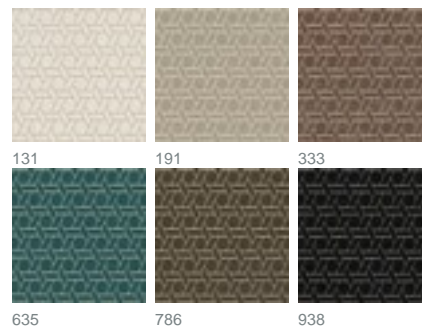

PRODUCT DATASHEET

ADO
Goldkante

Nador 1568 / 635

COLLECTION HOMESTORIES

colours

fabric width (cm) 140

martindale 55.000

material 100%Polyester

care instruction 
no steaming

characteristics 

suitable for 

Repeat width 4

Repeat height 8

description

NADOR conveys both reason and emotion. It is robust, low-maintenance and resilient on the one hand, and soft, snugly and toasty warm on the other. It also looks highly modern. Its orderly 3D graphic pattern is available in six colours.

Legende

 flame retardant

 thermo fabric

 Curtains

 Roman blind with transparent rods/vertical tape

 Light fastness

 dim-out fabric

 Drapery fabric