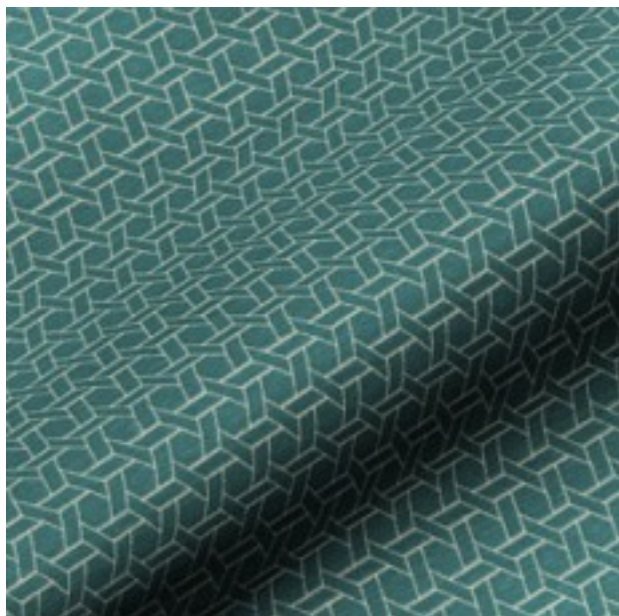

PRODUCT DATASHEET

ADO
Goldkante

Nador 1568 / 635

COLLECTION HOMESTORIES

colours

fabric width (cm) 140

martindale 55.000

material 100%Polyester

care instruction 
no steaming

characteristics 

suitable for 

Repeat width 4

Repeat height 8

description

NADOR conveys both reason and emotion. It is robust, low-maintenance and resilient on the one hand, and soft, snugly and toasty warm on the other. It also looks highly modern. Its orderly 3D graphic pattern is available in six colours.

Legende

 flame retardant

 thermo fabric

 Curtains

 Roman blind with transparent rods/vertical tape

 Light fastness

 dim-out fabric

 Drapery fabric

 Roman blind with Tucks/Wave effect

 Lead weight

 Upholstery

 CoverTex wall covering

PRODUCT DATASHEET

ADO
Goldkante

Washing and ironing
shrinkage

Panel curtain