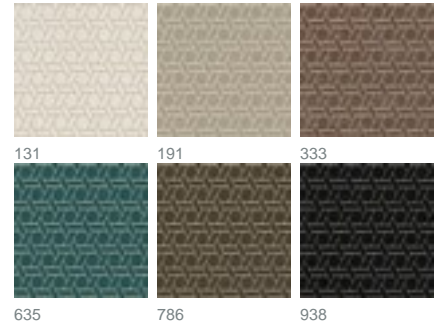

PRODUCT DATASHEET

ADO
Goldkante

Nador 1568 / 191

COLLECTION HOMESTORIES

colours

fabric width (cm) 140

martindale 55.000

material 100%Polyester

care instruction 
no steaming

characteristics 

suitable for 

Repeat width 4

Repeat height 8

description

NADOR conveys both reason and emotion. It is robust, low-maintenance and resilient on the one hand, and soft, snugly and toasty warm on the other. It also looks highly modern. Its orderly 3D graphic pattern is available in six colours.

Legende

 flame retardant

 thermo fabric

 Curtains

 Roman blind with transparent rods/vertical tape

 Light fastness

 dim-out fabric

 Drapery fabric