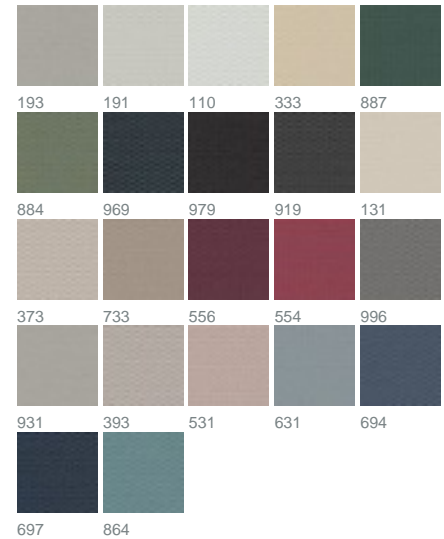

Mellow 1533 / 996

COLLECTION SILHOUETTES

colours

fabric width (cm) 140

martindale 80000

material 100 % Polyester

care instruction     

characteristics   

suitable for  

description

Small patterns make a huge impact. MELLOW boasts a lively design that incorporates matte, subtly gleaming and refined 3D effects. This universally appealing Jacquard fabric with a wonderful look and texture suits all kinds of furniture – and interior design styles – perfectly . A must-have that you can have in virtually any colour.