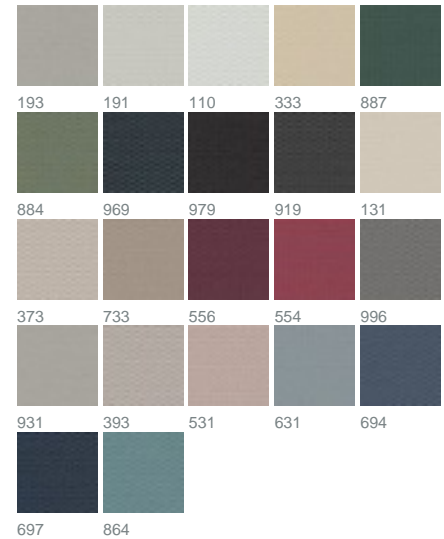

PRODUCT DATASHEET

ADO
Goldkante

Mellow 1533 / 969

COLLECTION SILHOUETTES

colours

fabric width (cm) 140

martindale 80000

material 100 % Polyester

care instruction     

characteristics   

suitable for  

description

Small patterns make a huge impact. MELLOW boasts a lively design that incorporates matte, subtly gleaming and refined 3D effects. This universally appealing Jacquard fabric with a wonderful look and texture suits all kinds of furniture – and interior design styles – perfectly . A must-have that you can have in virtually any colour.