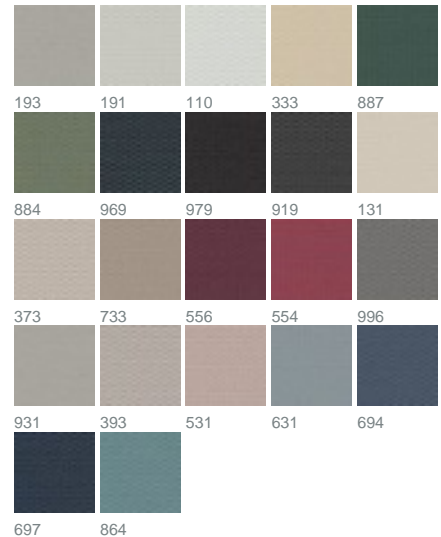

## Mellow 1533 / 884

COLLECTION SILHOUETTES

### colours

fabric width (cm) 140

martindale 80000

material 100 % Polyester

care instruction     

characteristics   

suitable for  

## description

Small patterns make a huge impact. MELLOW boasts a lively design that incorporates matte, subtly gleaming and refined 3D effects. This universally appealing Jacquard fabric with a wonderful look and texture suits all kinds of furniture – and interior design styles – perfectly . A must-have that you can have in virtually any colour.