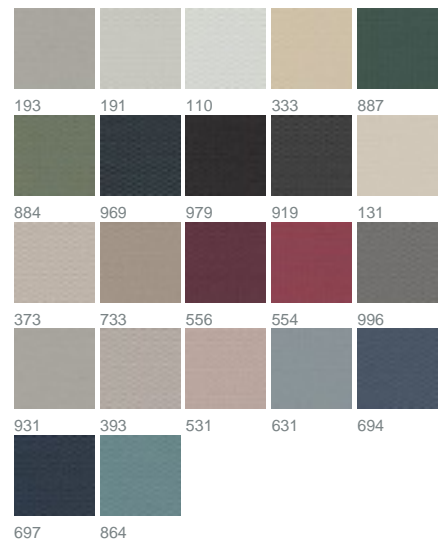

PRODUCT DATASHEET

Mellow 1533 / 864

COLLECTION SILHOUETTES

colours

fabric width (cm)

140

martindale

80000

material

100 % Polyester

care instruction

characteristics

suitable for

description

Small patterns make a huge impact. MELLOW boasts a lively design that incorporates matte, subtly gleaming and refined 3D effects. This universally appealing Jacquard fabric with a wonderful look and texture suits all kinds of furniture – and interior design styles – perfectly. A must-have that you can have in virtually any colour.