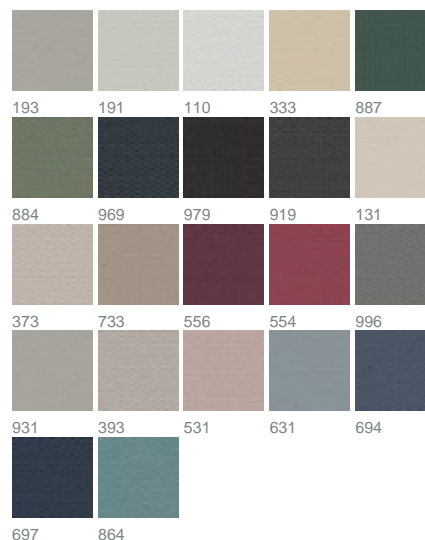

## Mellow 1533 / 733

COLLECTION SILHOUETTES

### colours

fabric width (cm) 140

martindale 80000

material 100 % Polyester

care instruction 

characteristics 

suitable for 

### description

Small patterns make a huge impact. MELLOW boasts a lively design that incorporates matte, subtly gleaming and refined 3D effects. This universally appealing Jacquard fabric with a wonderful look and texture suits all kinds of furniture – and interior design styles – perfectly . A must-have that you can have in virtually any colour.